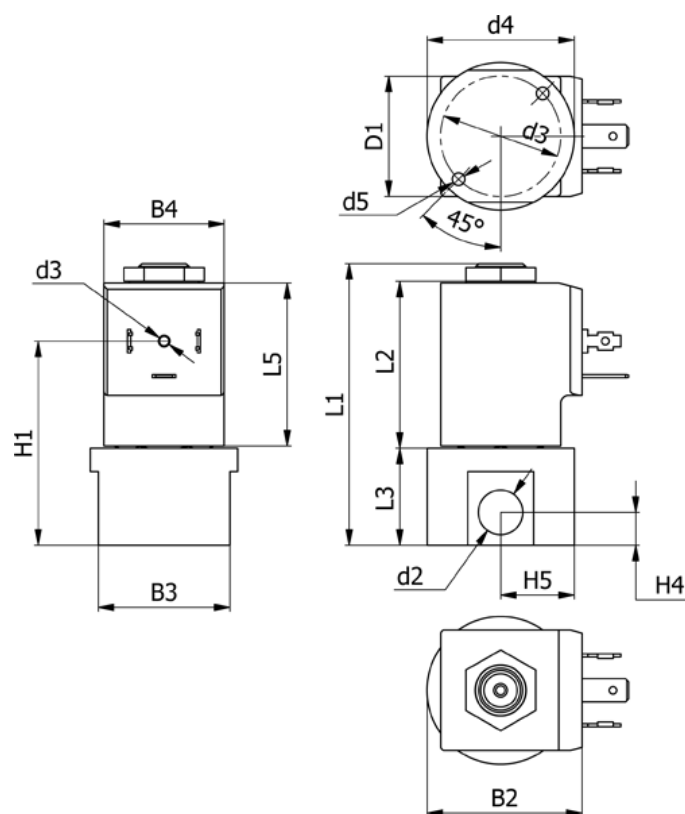

Varenummer: 588Q2C160SB0411

Beskrivelse: Magnetventil type Q2C160.SB0.411 2/2 NC
24 VAC 50HZ dyse 6,0 hus i Rustfast AISI 303 Portstr. G1/4"

Mål

B2 = 40	H1 = 52.5
B3 = 34	H4 = 8.5
B4 = 31	H5 = 19
d2 = G1/4"	L1 = 72.6
d3 = M3x4	L3 = 25
d4 = 31	L5 = 42.5
d5 = M4x8	Lysning = 6.0
Flow = 12.0	Spænding = 24 VAC 50HZ

Ventilfunktion = 2/2 NC